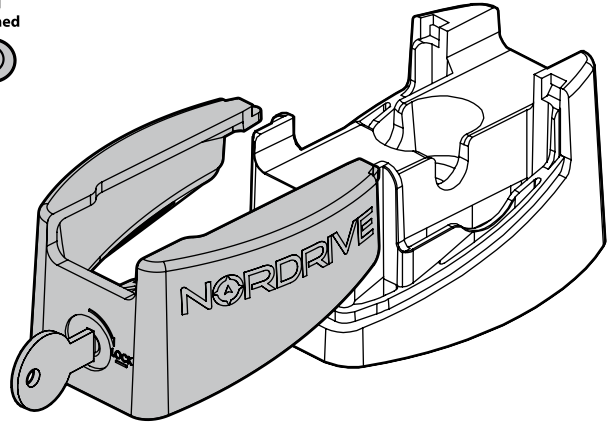

NORDRIVE®

TRANSPORT SOLUTIONS

Art. **N30022**