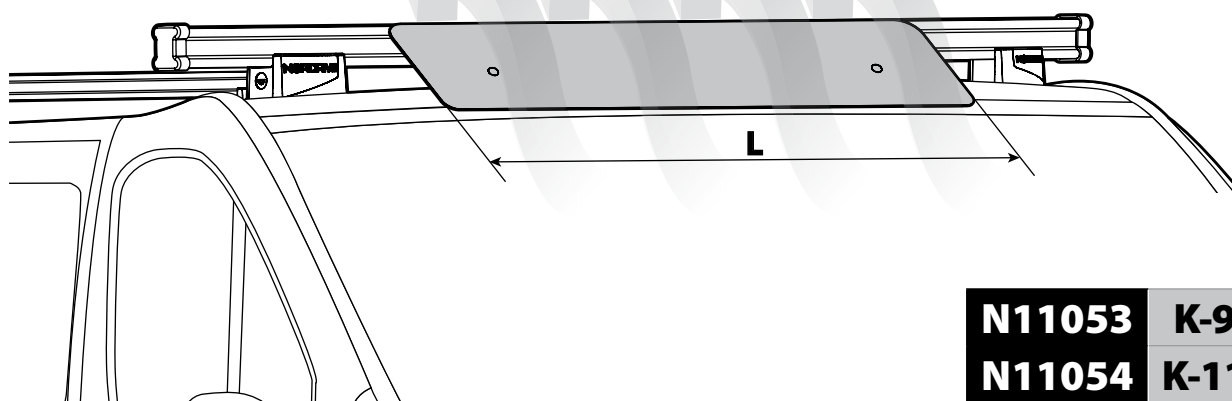

SPOILER

N11053	K-9	L = 95 cm
N11054	K-11	L = 110 cm