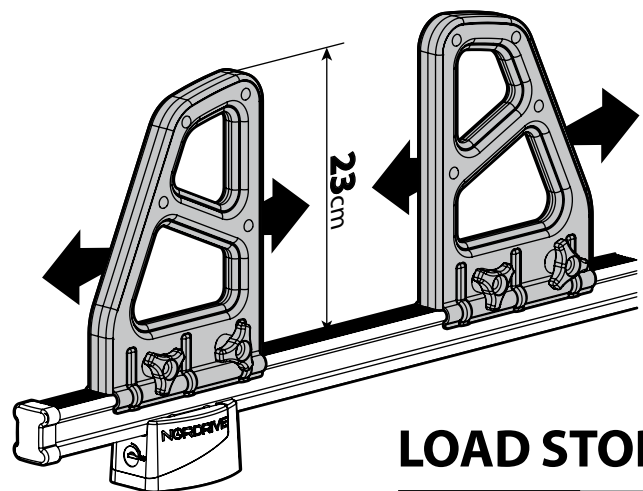

LOAD STOPS

N11002 K-2