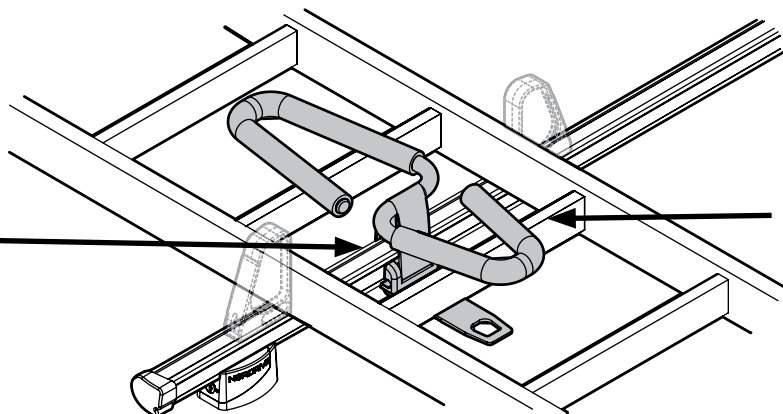

LADDER STEP ADAPTER

N11067 U-6