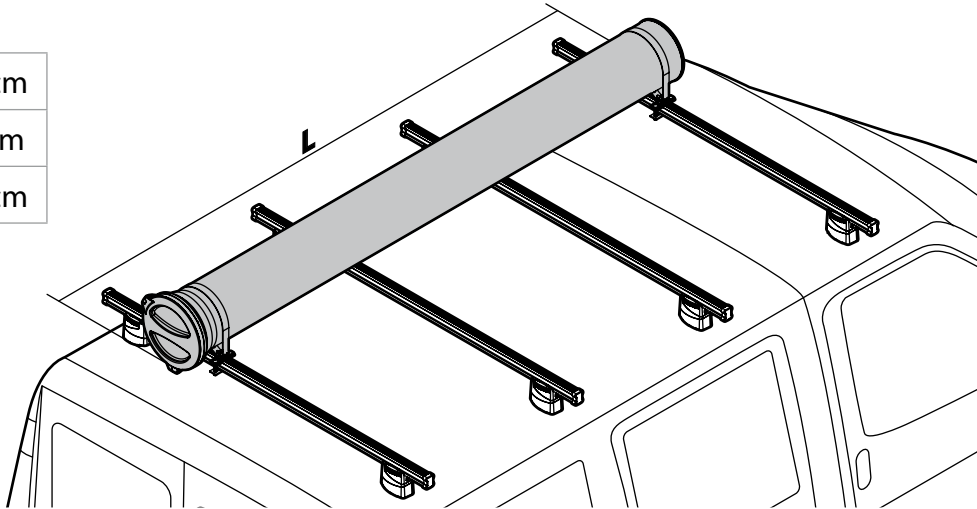

OPTIONALS PER / FOR / FÜR:

Kargo series

Acciaio / Steel

Kargo-Plus
series

Alluminio / Aluminium

KARGO-TUBE

N11050	T200	L = 205 cm
N11051	T300	L = 305 cm
N11052	T400	L = 405 cm

LADDER HOLDER STRAPS