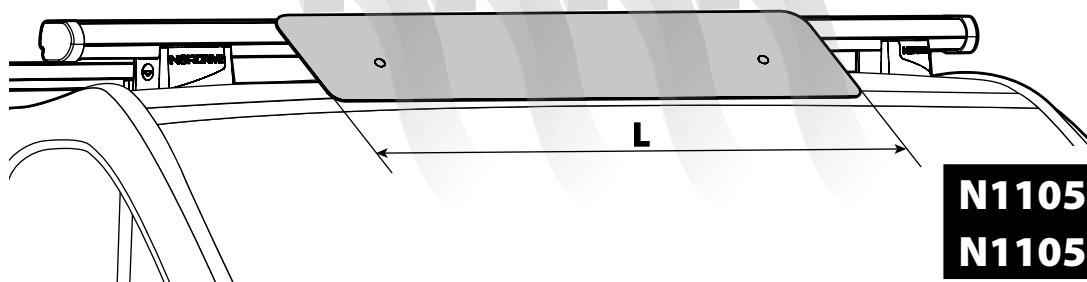

SPOILER

N11057	KP-9	L = 95 cm
N11058	KP-11	L = 110 cm