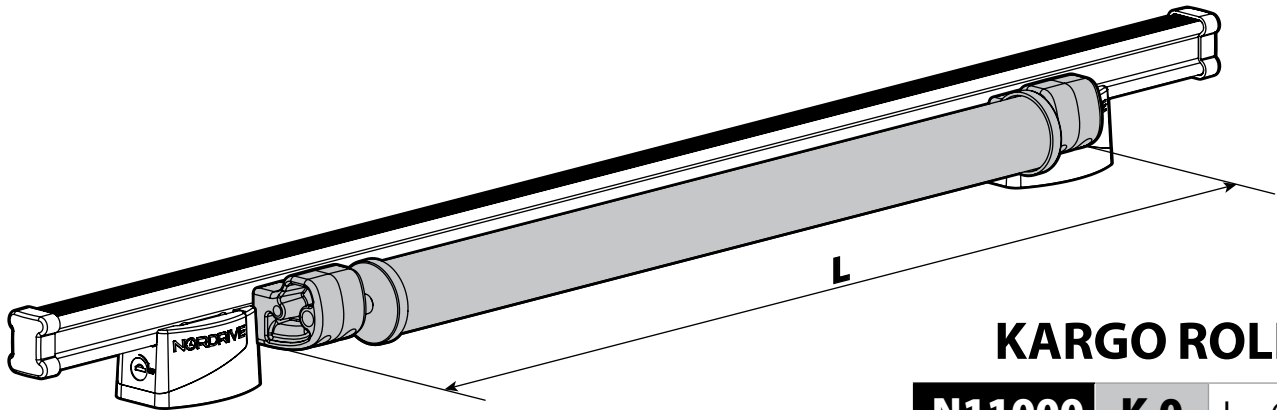

6

7

8

Kargo series

Acciaio / Steel

KARGO ROLLER

N11000	K-0	L = 64 cm
N11003	K-7	L = 96 cm

LOAD STOPS