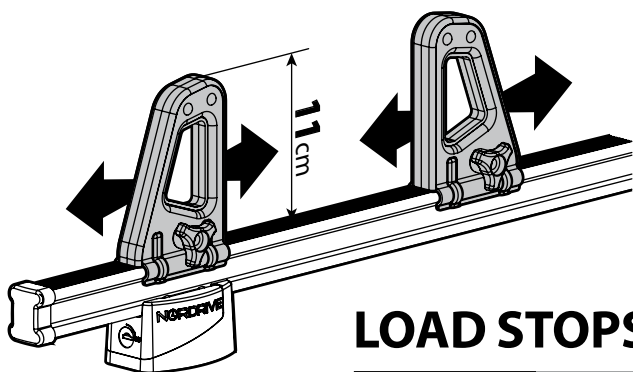

6

7

8

Kargo series

Acciaio / Steel

KARGO ROLLER

N11000	K-0	L = 64 cm
N11003	K-7	L = 96 cm

LOAD STOPS