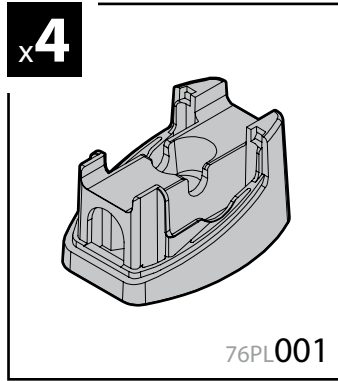

NORDRIVE®

TRANSPORT SOLUTIONS

Art. **N30022**