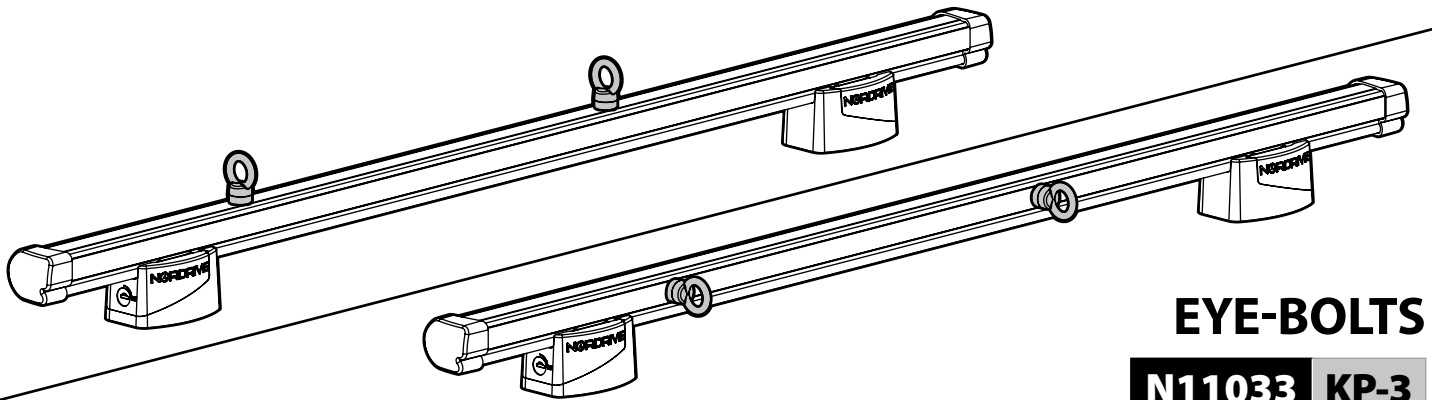

EYE-BOLTS

N11033 KP-3