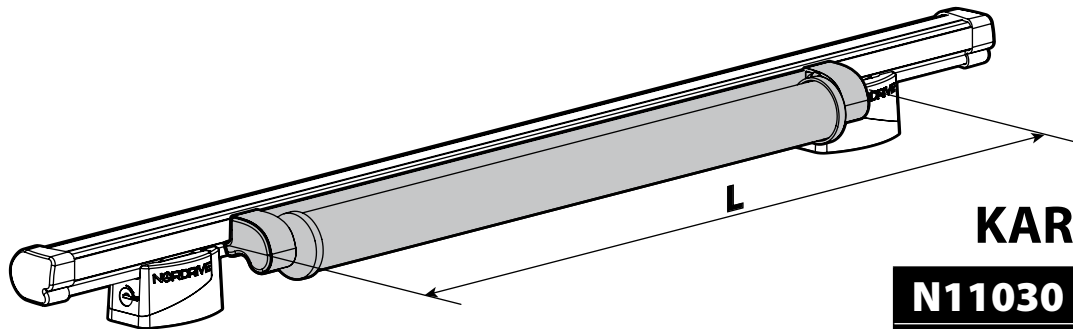

N11001 K-1

LOAD STOPS

N11002 K-2

SPOILER

N11053	K-9	L = 95 cm
N11054	K-11	L = 110 cm

OPTIONALS PER / FOR / FÜR:

Kargo-Plus series

Alluminio / Aluminium