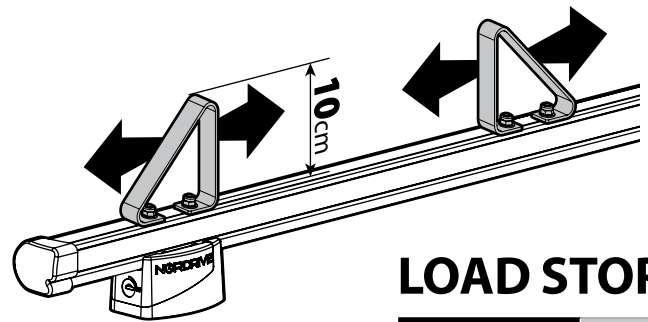

LOAD STOPS

N11031 KP-1